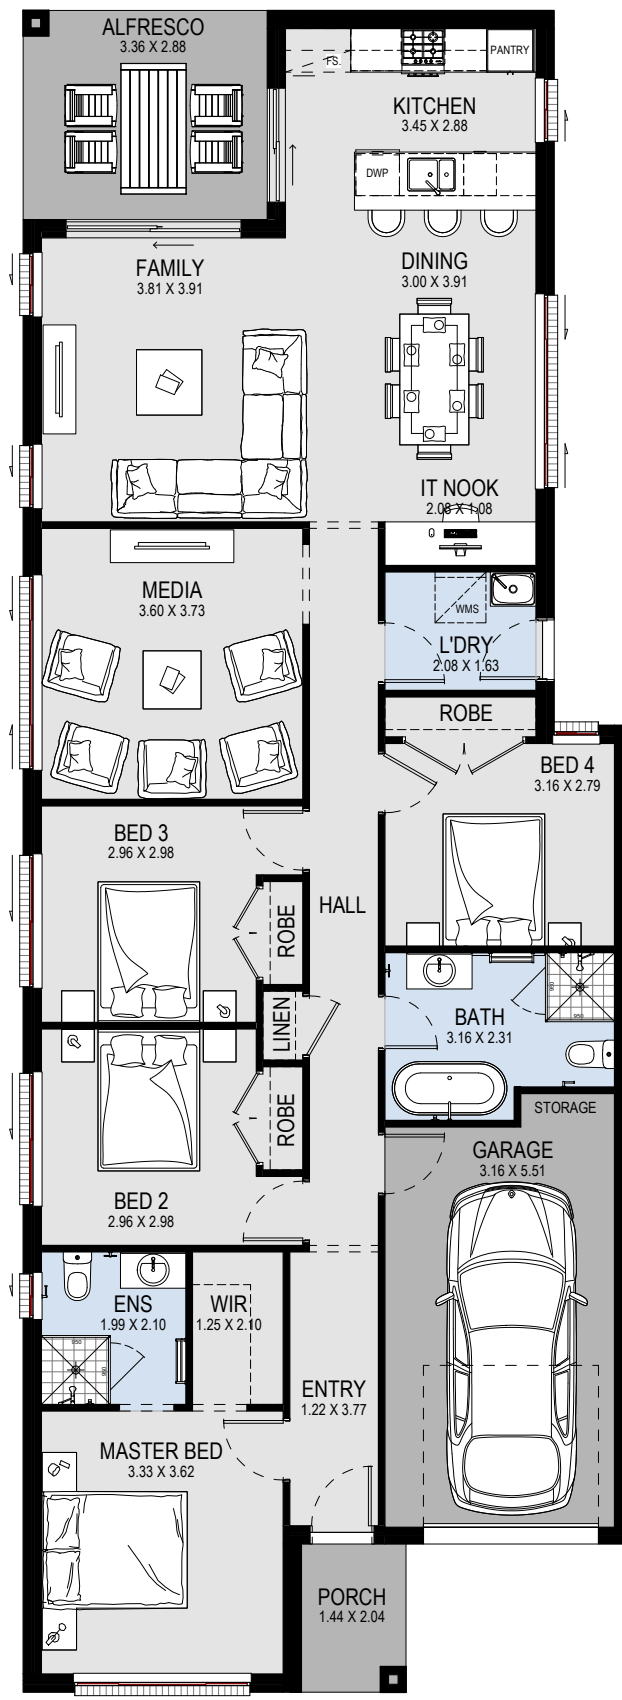

9m

10m

12.5m

4 2 1

Trenton 19

SUITABLE FOR:

10M + FRONTAGE

Suitable for zero lot boundary

Ground:	144.34m ²	Garage:	20.28m ²
Alfresco:	9.68m ²	Porch:	2.94m ²
Total:	177.24m ²	Width:	8.39m
Squares:	19sq	Depth:	23.15m